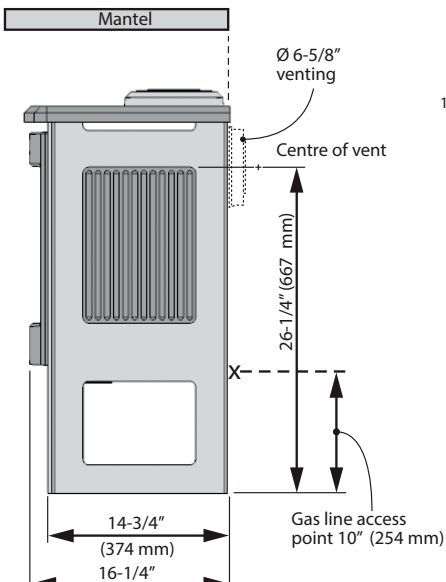

ALWAYS REFER TO THE MANUAL FOR COMPLETE INSTALL INSTRUCTIONS.

PRESIDENT

OWNER   INSTALLER