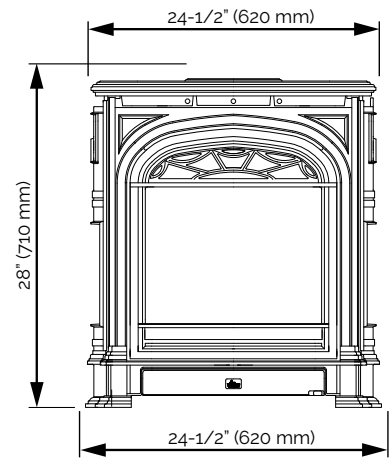

VENTING OPTIONS: MADRONA AND PRESIDENT

Valor stoves offer several flexible venting options, including top and rear venting. See manual for instructions.

PRESIDENT VIEWING AREA

21 3/8" w x 13" h = 283"²

MADRONA VIEWING AREA

arched front:
20 3/8" w x 13 1/2" h = 275"²
(minus frets)
square front:
21 3/4" w x 13" h = 283"²

MADRONA MODERN VIEWING AREA

16 3/4" w x 15 3/8" h = 258"²

*Madrona requires special options for rear vent. See dealer.