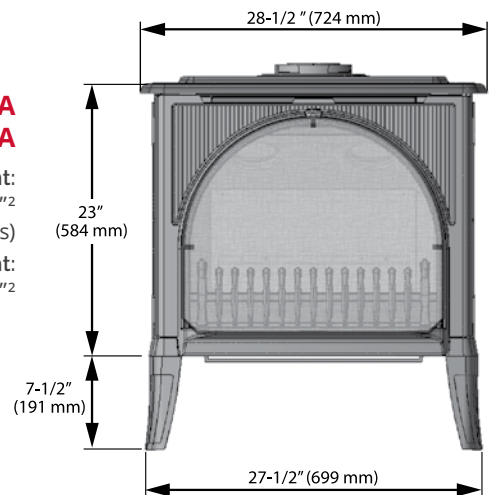

VENTING OPTIONS: MADRONA AND PRESIDENT

Valor stoves offer several flexible venting options, including top and rear venting. See manual for instructions.

PRESIDENT VIEWING AREA

21 3/8" w x 13" h = 283"²

MADRONA VIEWING AREA

arched front:
20 3/8" w x 13 1/2" h = 275"²
(minus frets)
square front:
21 3/4" w x 13" h = 283"²

MADRONA MODERN VIEWING AREA

16 3/4" w x 15 3/8" h = 258"²

*Madrona requires special options for rear vent. See dealer.