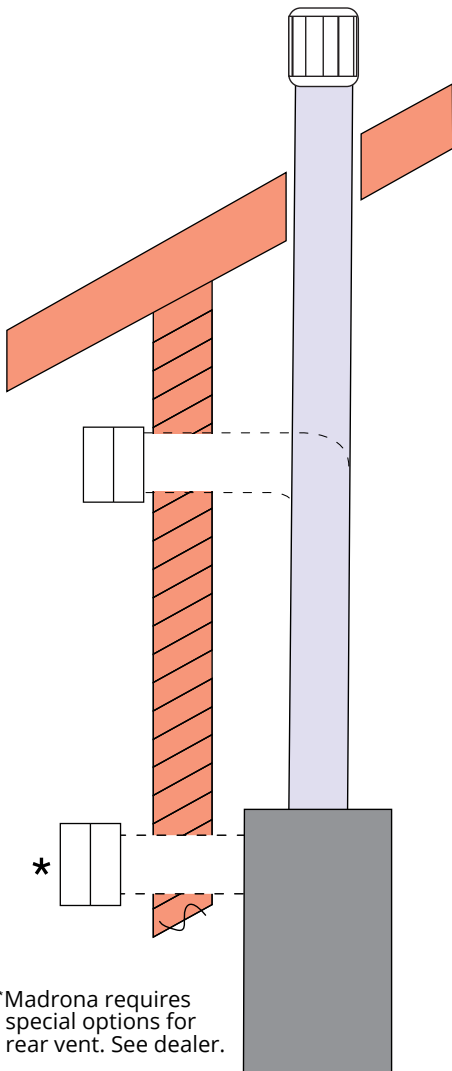

VENTING OPTIONS: MADRONA AND PRESIDENT

Valor stoves offer several flexible venting options, including top and rear venting. See manual for instructions.

PRESIDENT VIEWING AREA

21 3/8" w x 13" h = 283"²

MADRONA VIEWING AREA

arched front:
20 3/8" w x 13 1/2" h = 275"²
(minus frets)
square front:
21 3/4" w x 13" h = 283"²

MADRONA MODERN VIEWING AREA

16 3/4" w x 15 3/8" h = 258"²

*Madrona requires special options for rear vent. See dealer.