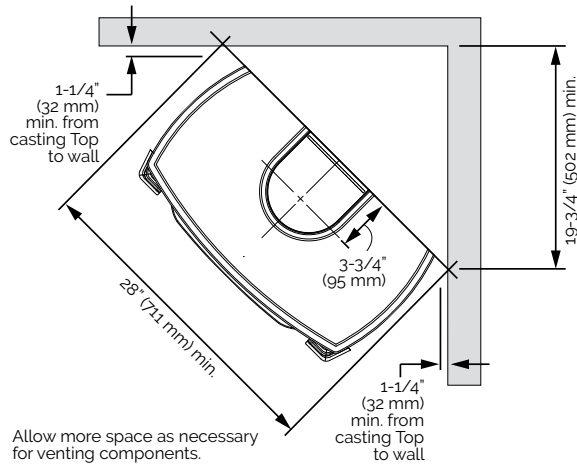

ALWAYS REFER TO THE MANUAL FOR COMPLETE INSTALL INSTRUCTIONS.

PRESIDENT

OWNER   INSTALLER