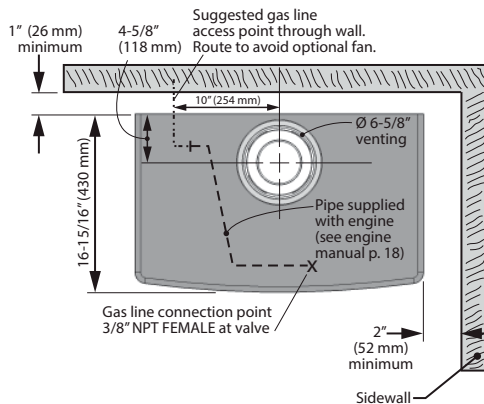

ALWAYS REFER TO THE MANUAL FOR COMPLETE INSTALL INSTRUCTIONS.

PRESIDENT

OWNER   INSTALLER