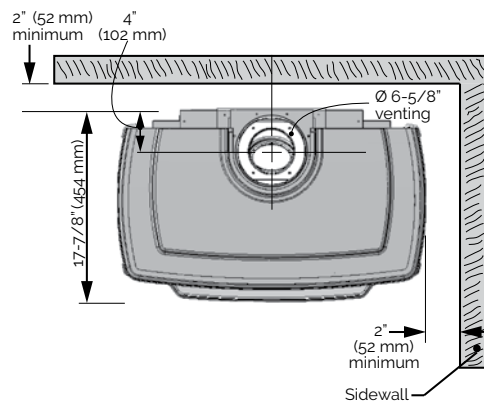

ALWAYS REFER TO THE MANUAL FOR COMPLETE INSTALL INSTRUCTIONS.

PRESIDENT

OWNER   INSTALLER