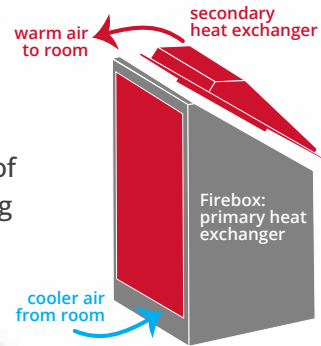

**BLACK
ARCHED**

**MAJOLICA
SQUARE**

**MAJOLICA
ARCHED**

Our stoves can be top or rear-vented, and fit snug corners or against a wall—flexible options to suit your room.

FIND OUT MORE
ABOUT THE
MADRONA:

With our turndown, you can enjoy the glowing embers of a low fire. We set the industry standard in turndown— a measure of comfort.

MADRONA MODERN

ALMOND
WHITE

PEWTER
SIDES

BLACK
SIDES

Logs

Inside every Valor gas stove is a Secondary Heat Exchanger that naturally improves the amount of convective heat you enjoy, saving you energy and improving your level of comfortable warmth.