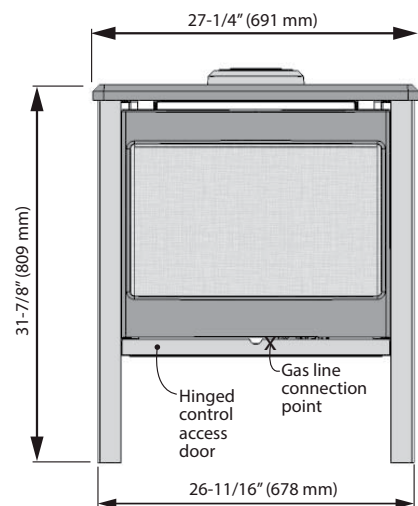

MADRONA MODERN VIEWING AREA

16 3/4" w x 15 3/8" h = 258"²

*Madrona requires special options for rear vent. See dealer.

MADRONA

ALWAYS REFER TO THE
MANUAL FOR COMPLETE
INSTALL INSTRUCTIONS.

OWNER INSTALLER