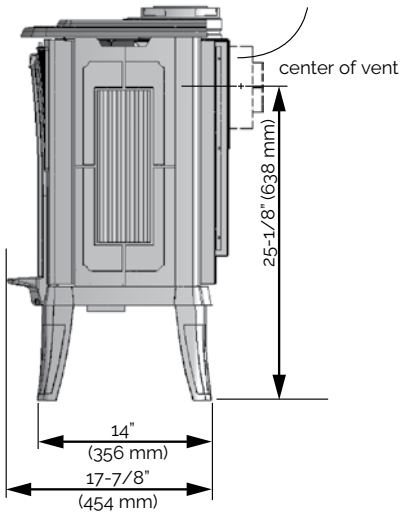

ALWAYS REFER TO THE MANUAL FOR COMPLETE INSTALL INSTRUCTIONS.

PRESIDENT

OWNER   INSTALLER