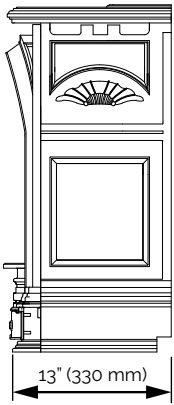

ALWAYS REFER TO THE MANUAL FOR COMPLETE INSTALL INSTRUCTIONS.

PRESIDENT

OWNER   INSTALLER