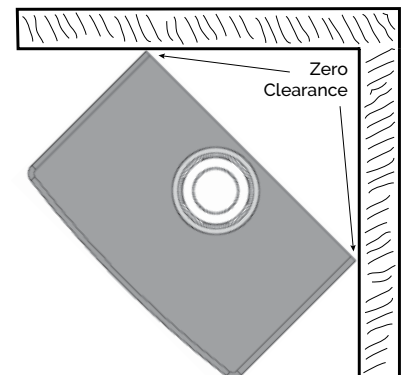

ALWAYS REFER TO THE MANUAL FOR COMPLETE INSTALL INSTRUCTIONS.

PRESIDENT

OWNER   INSTALLER