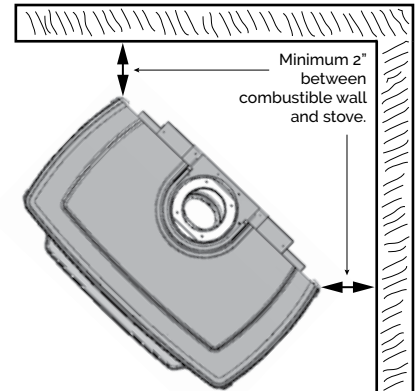

MADRONA

ALWAYS REFER TO THE
MANUAL FOR COMPLETE
INSTALL INSTRUCTIONS.

OWNER INSTALLER

ALWAYS REFER TO THE MANUAL FOR COMPLETE INSTALL INSTRUCTIONS.

PRESIDENT

OWNER INSTALLER

Remote

MADRONA TRADITIONAL
ARCHED BLACK MFCS01-1 + MFCS02-2
TRADITIONAL LOGS MF28VLSK